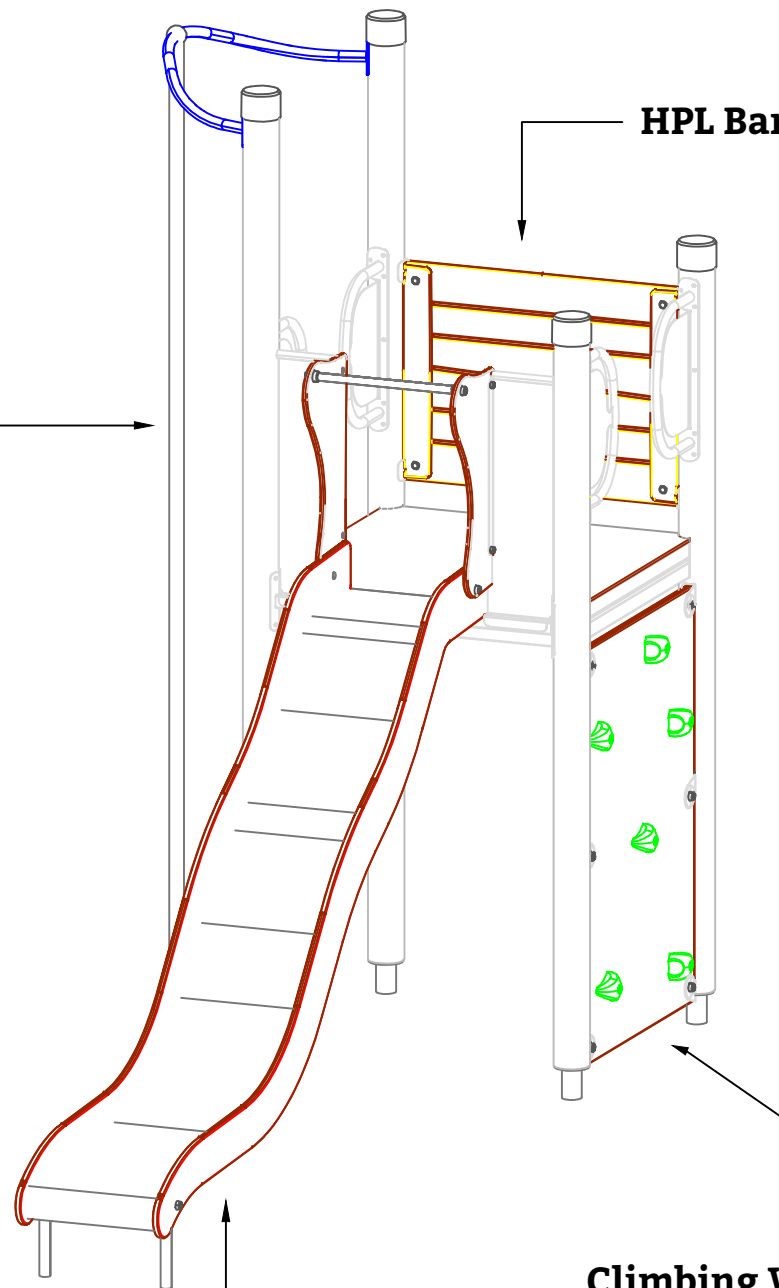

Fireman's Pole - 8080386

HPL Barrier 890 x 675 - 8063739

1.5m Slide - 8080388

Climbing Wall - 8060602

**PROJECT
8077979**

**TITLE
Iso View**

HAGS®

T: 0845 260 1655 E: sales@hags.co.uk W: www.hags.co.uk

DATE: 25/09/22 SCALE: NTS @ A3

DRAWN BY: N.B. CHECKED BY:

DRAWING NUMBER: 8077979 REVISION 0

© HAGS 2021 SHEET 3 OF 3